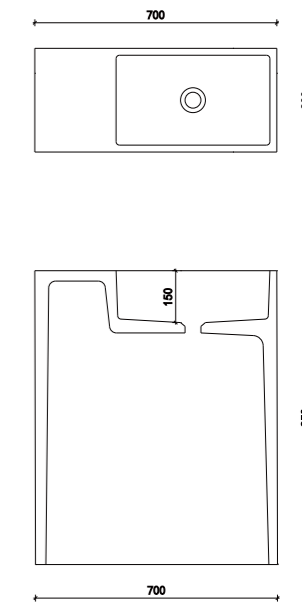

moos terrazzo basin

MI013-B

Size: 450*450*850mm
/ weight: 160kg

moos terrazzo basin

MI010

Size: 700*300*850mm
weight: 160kg