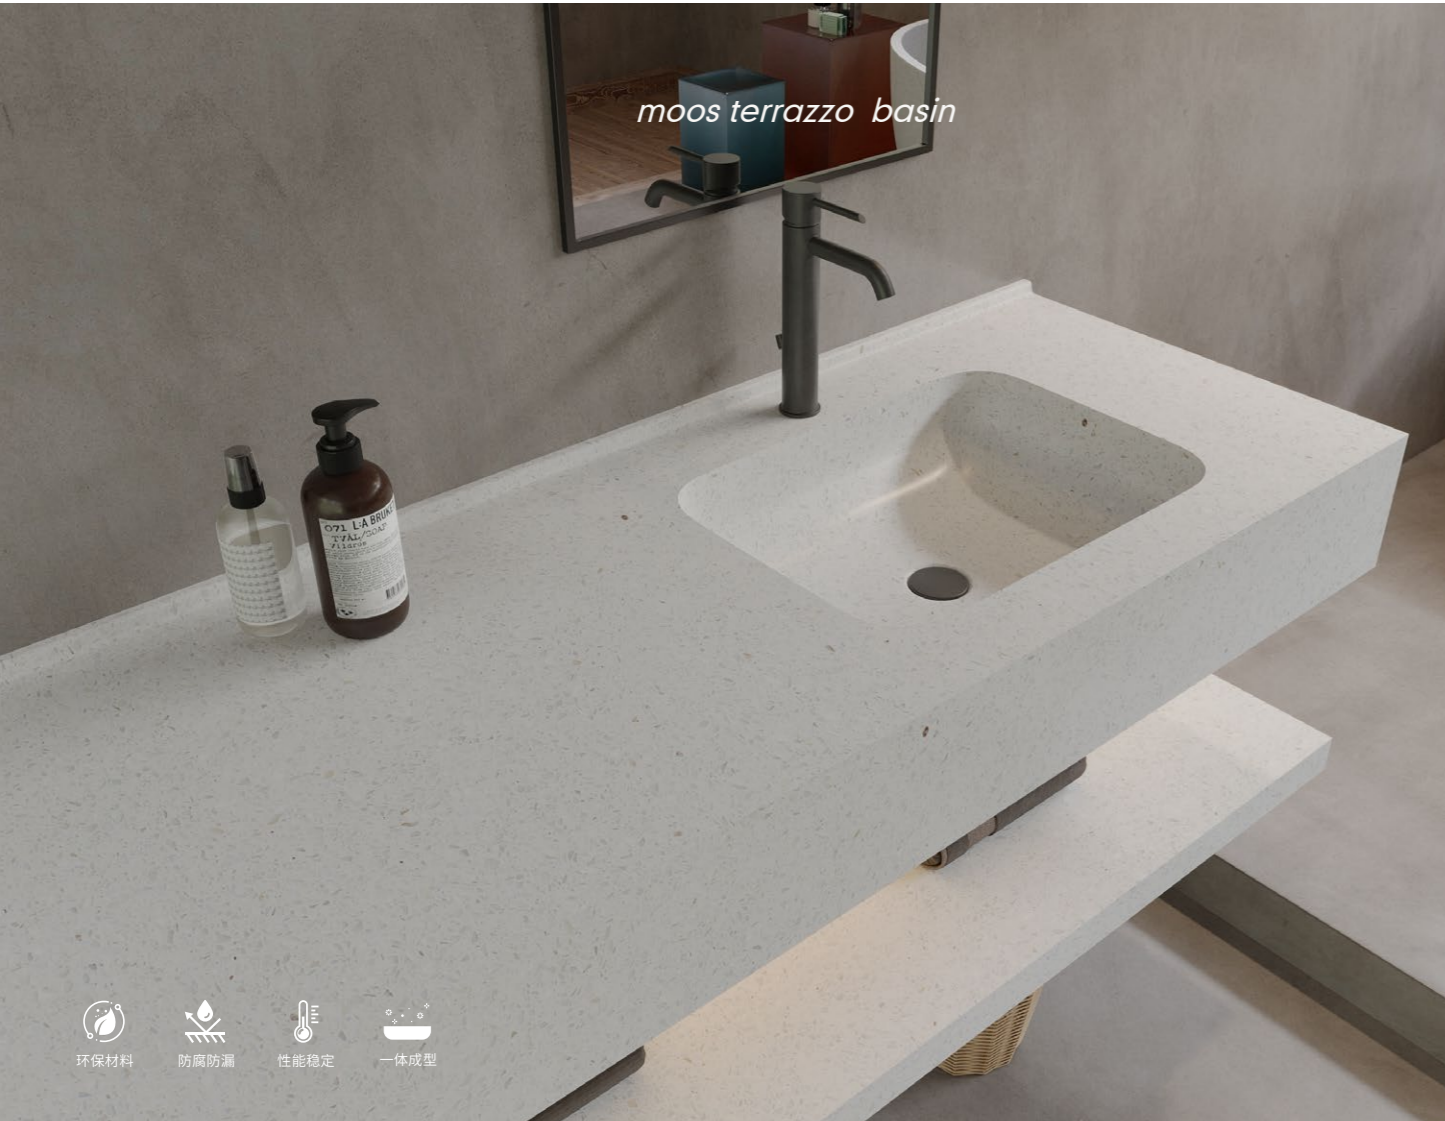

- 环保材料
- 防腐防漏
- 性能稳定
- 一体成型