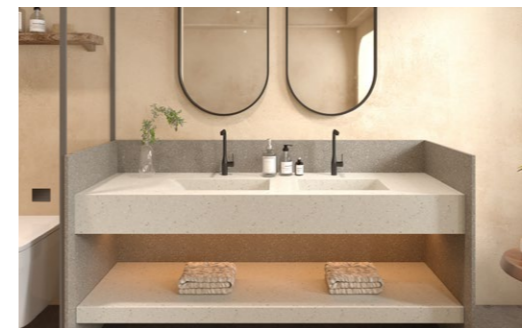

moos terrazzo basin

Mt016

Size: 1800*550*195mm