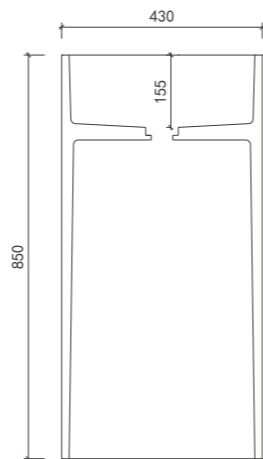

moos terrazzo basin

M1001

- 环保材料
- 防腐防漏
- 性能稳定
- 一体成型

Size: 430*430*850mm
weight: 90kg