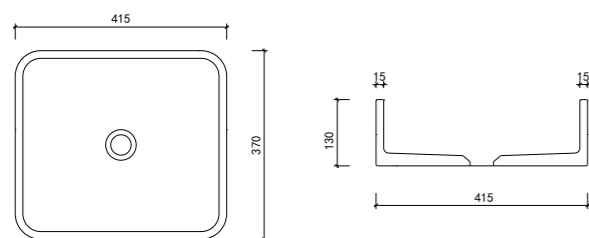

moos terrazzo basin

MX-001

Size: 415*370*130mm / weight: 12kg

- 环保材料
- 防腐防漏
- 性能稳定
- 一体成型

颜色 colors

moos terrazzo basin

MX-025

Size: 400*400*130mm / weight: 18kg

- 环保材料
- 防腐防漏
- 性能稳定
- 一体成型

颜色 colors