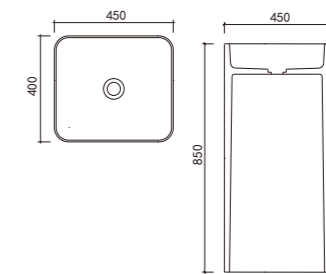

# Mt1600

Size: 1800\*620\*143mm

Technical drawing showing dimensions: 1800 (width), 620 (depth), 140 (height), 140 (height), 340 (height), 140 (height), 900 (width), 600 (width), 300 (width), 143 (height).

# Mt2000

Size: 2000\*580\*145mm

Technical drawing showing dimensions: 580 (depth), 125 (height), 330 (height), 125 (height), 2000 (width), 145 (height), 335 (width), 600 (width), 130 (width), 600 (width), 335 (width), 2000 (width).

Size: 550\*410\*850mm / weight: 180kg

颜色 colors

**M1006**

Size: 450\*400\*850mm / weight: 150kg

- 环保材料
- 防腐防漏
- 性能稳定
- 一体成型

颜色 colors

moos terrazzo basin

moos terrazzo basin