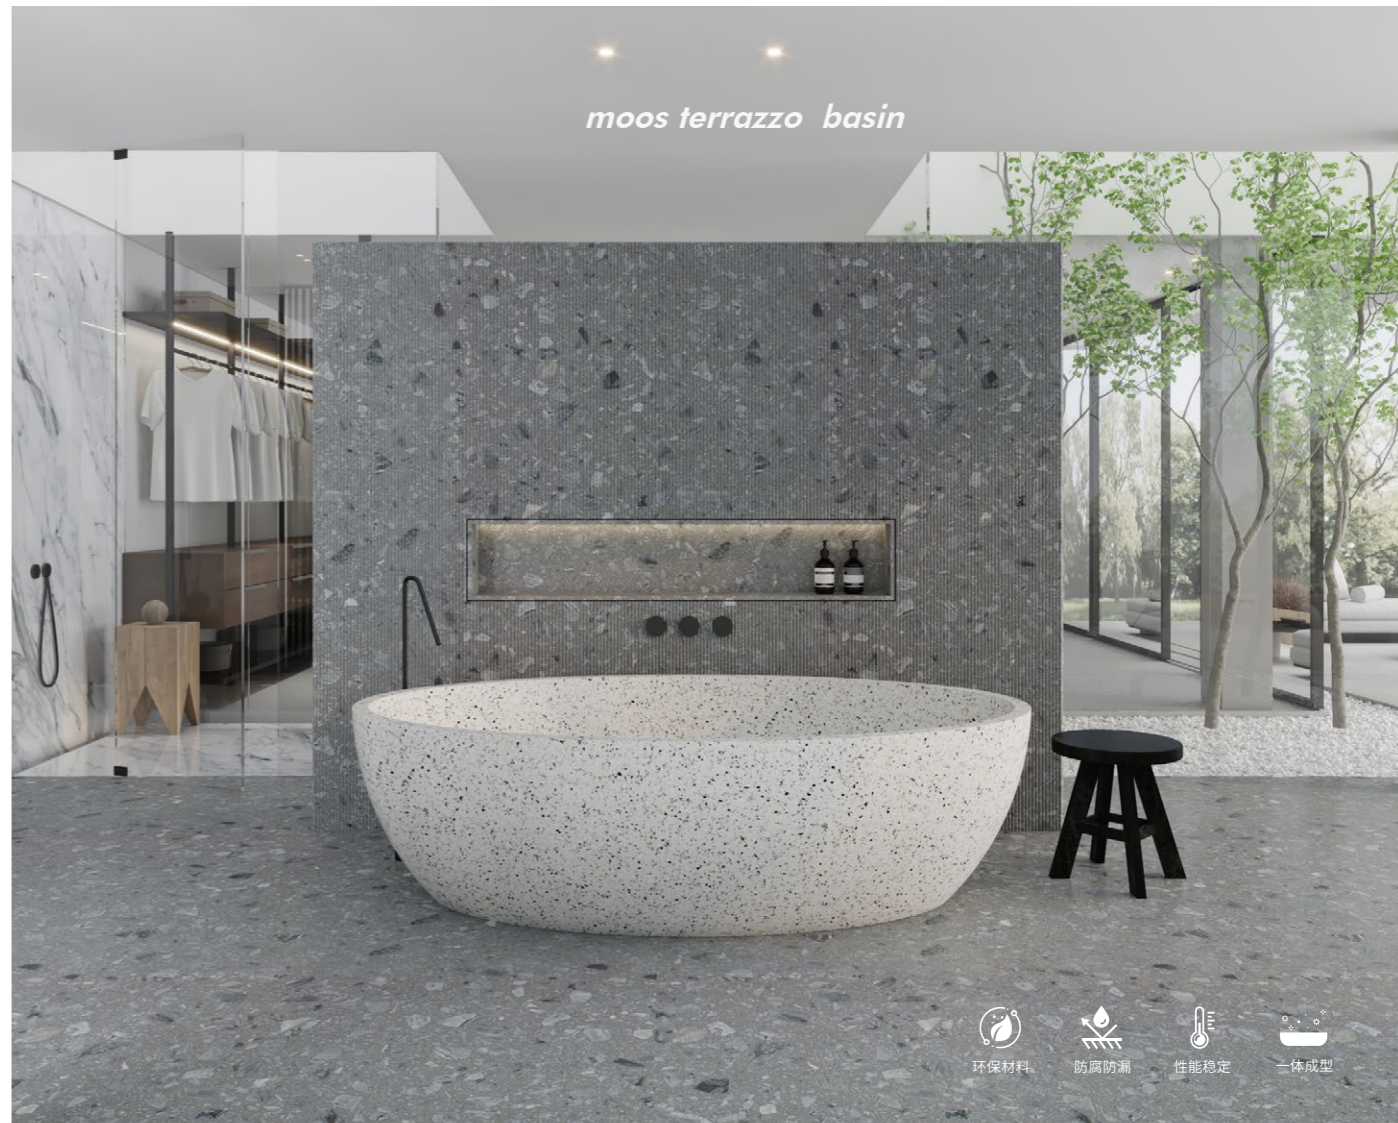

moos terrazzo basin