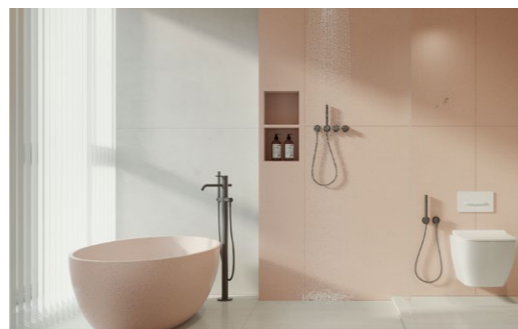

My008

Size: 1600*780*580mm / weight: 270kg

颜色 colors