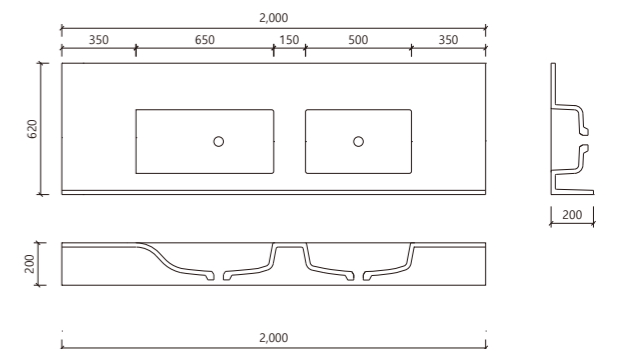

moos terrazzo basin

Mt016

Size: 1800*550*195mm