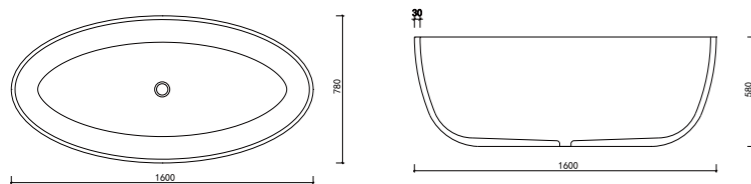

My008

Size: 1600*780*580mm / weight: 270kg

颜色 colors