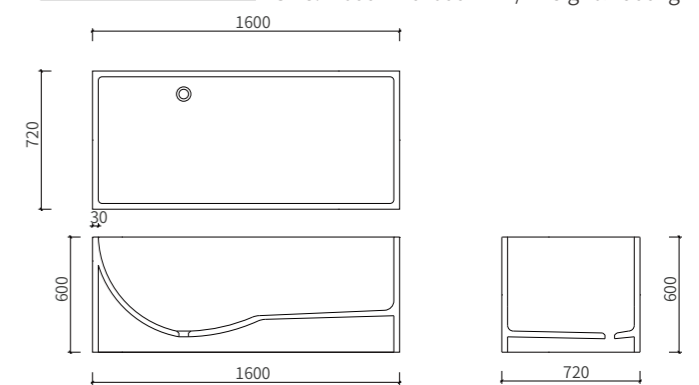

My005

Size: 1600*720*600mm / weight: 500kg