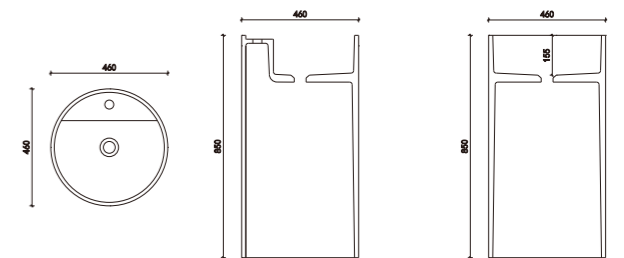

M1003

Size: 460*460*850mm / weight: 110kg