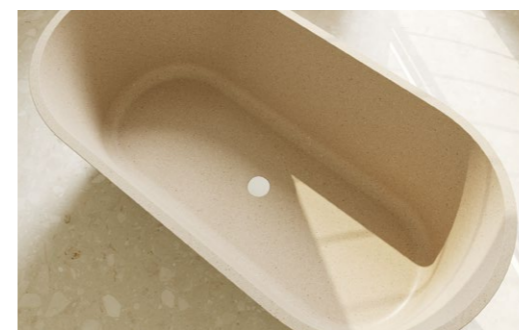

moos terrazzo basin

My008

Size: 1600*780*580mm / weight: 270kg

颜色 colors

moos terrazzo basin

My006

Size: 1500*740*550mm / weight: 260kg

颜色 colors