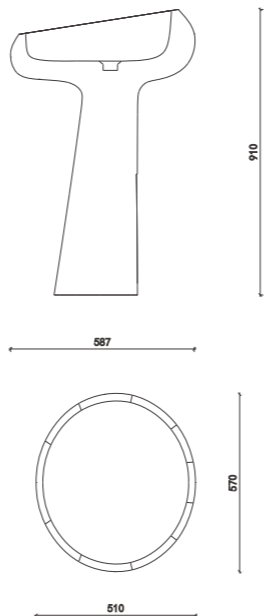

moos terrazzo basin

MI011 (大)

- 环保材料
- 防腐防漏
- 性能稳定
- 一体成型