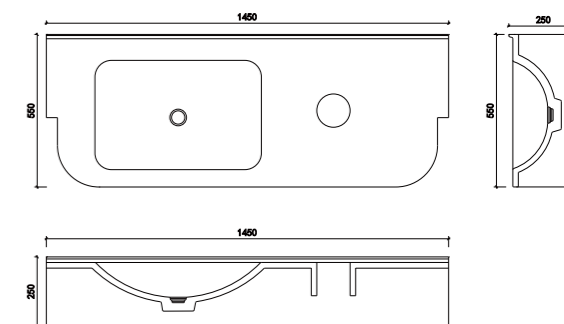

定制款

Size: 1450*550*250mm