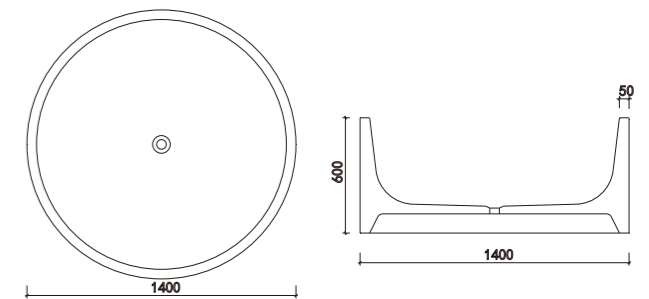

moos terrazzo basin

My014

Size: 1400*1400*600mm / weight: 700kg

1. 颜色 colors
2. Light grey
   - White
   - Light blue speckle
   - Dark blue speckle
   - Dark grey
   - Black
   - Light beige
   - Red