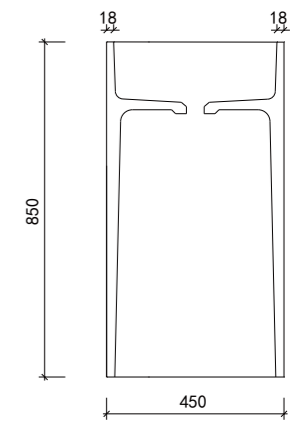

Size: 450*450*850mm
weight: 160kg

1. 颜色 colors
2. Color swatches: 12 different color options for the terrazzo finish.