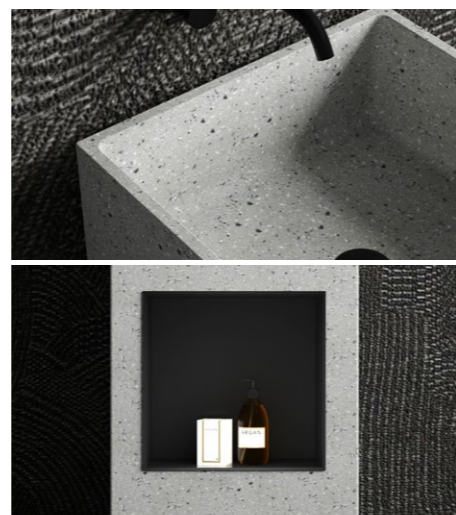

moos terrazzo basin

MI013-B

Size: 450*450*850mm
/ weight: 160kg

moos terrazzo basin