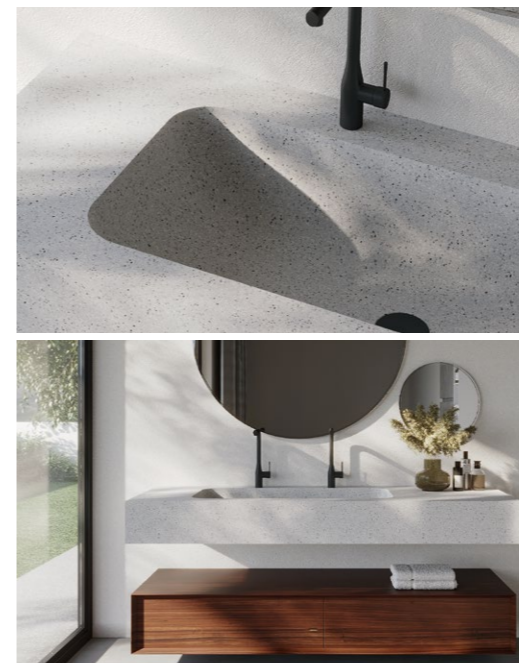

moos terrazzo basin

Mt160

Size: 1620*620*145mm

颜色 colors

moos terrazzo basin

Mt013

Size: 2020*620*166mm

颜色 colors