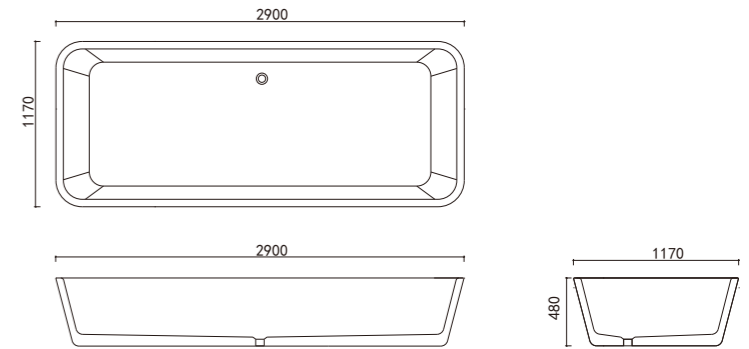

My012

Size: 2900*1170*480mm / weight: 950kg