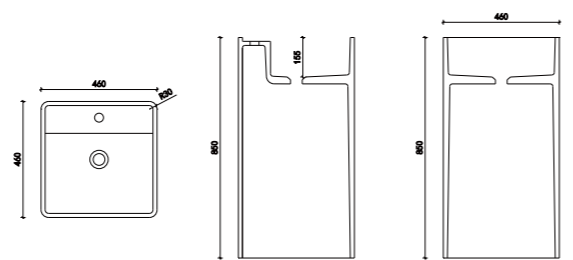

MI004

Size: 460*460*850mm / weight: 160kg

- 环保材料
- 防腐防漏
- 性能稳定
- 一体成型

1. 颜色 colors
2. Color swatches: 12 different color options for the terrazzo finish.