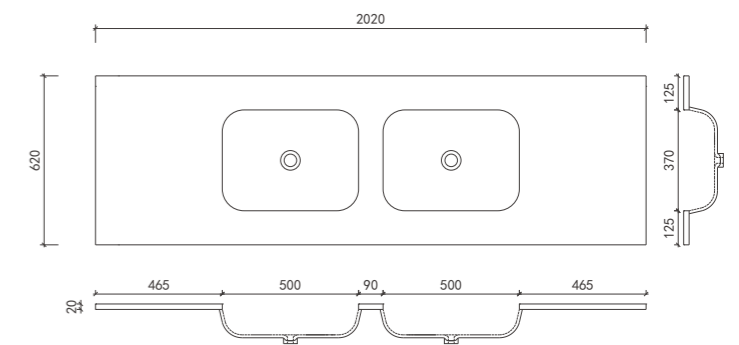

Mt014

Size: 2020*620*150mm