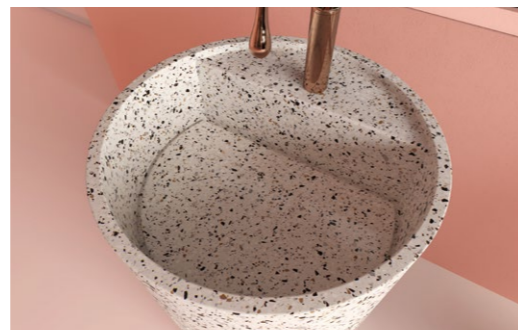

M1007

Size: 500*500*850mm / weight: 115kg