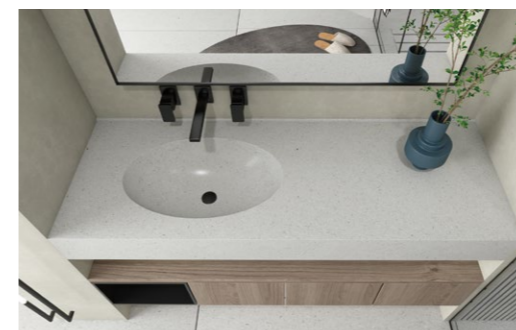

Mt002

Size: 1800*550*195mm