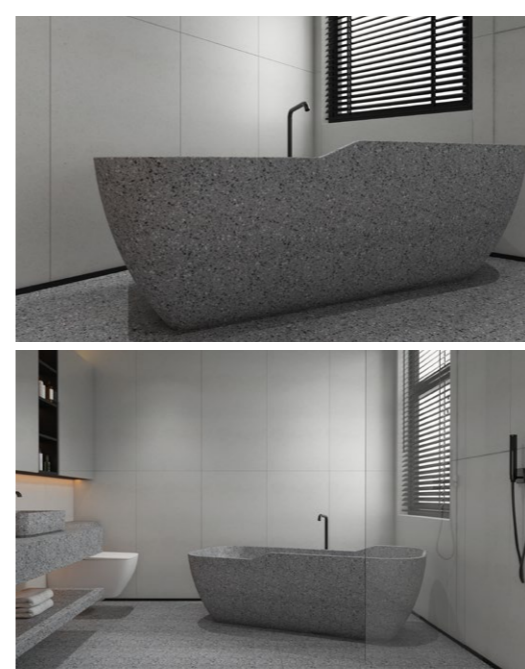

moos terrazzo basin

My002A

Size: 1490*660*600mm / weight: 270kg

颜色 colors