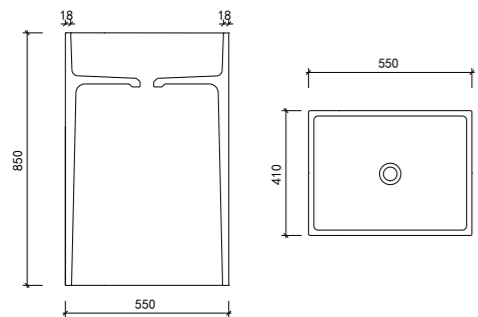

moos terrazzo basin

M1002

Size: 550*410*850mm / weight: 180kg