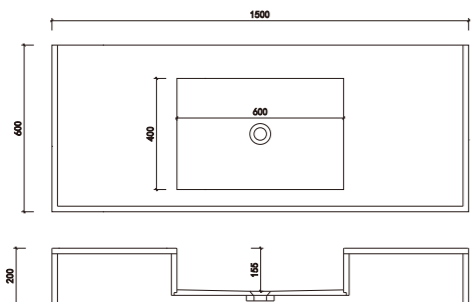

Mz001

Size: 1500*600*155mm

颜色 colors