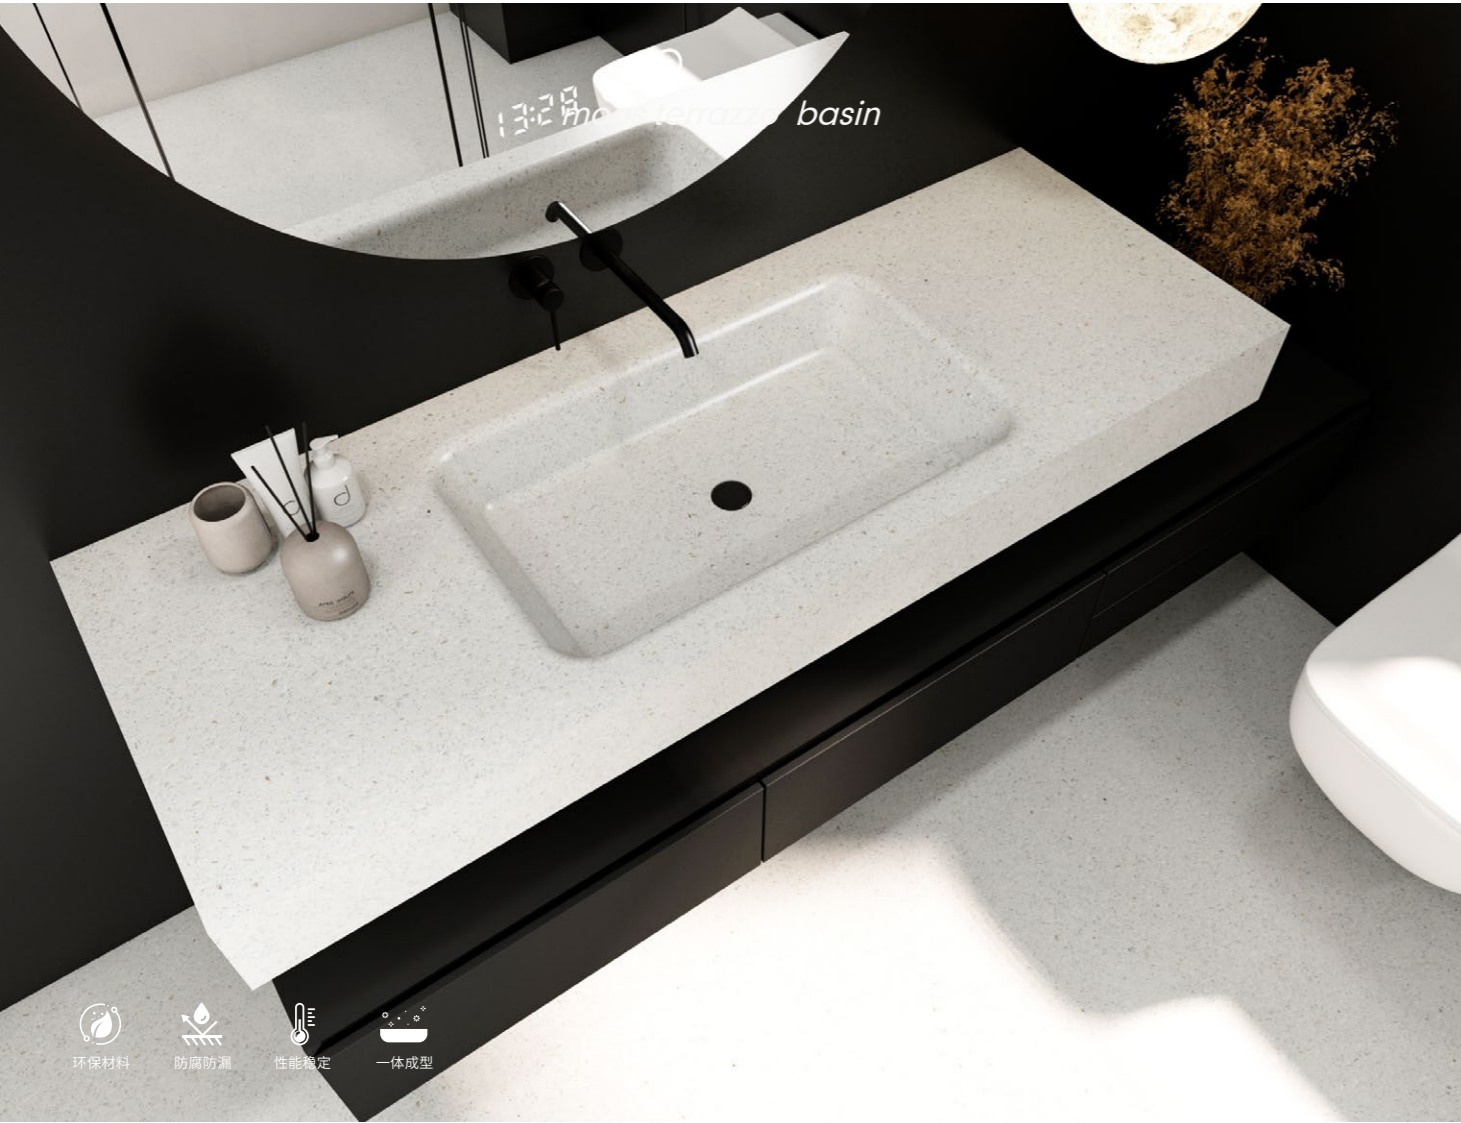

moos terrazzo basin

Mt160

Size: 1620*620*145mm

颜色 colors

moos terrazzo basin

Mt013

Size: 2020*620*166mm

颜色 colors