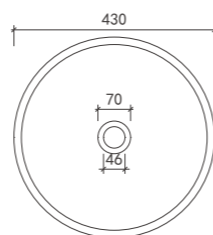

moos terrazzo basin

M1001

- 环保材料
- 防腐防漏
- 性能稳定
- 一体成型

Size: 430*430*850mm
weight: 90kg