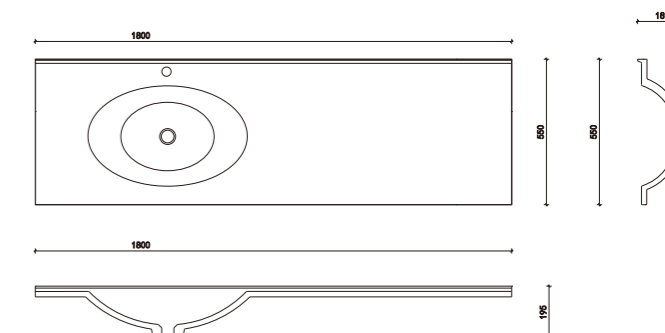

Mt002

Size: 1800*550*195mm