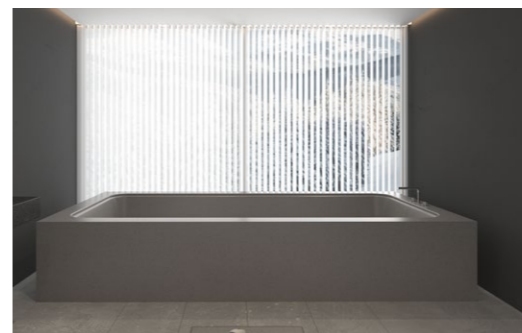

My013

Size: 1650*750*580mm / weight: 300kg