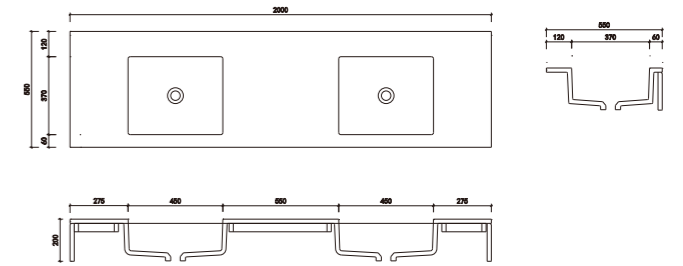

Mt010

Size: 2000*550*200mm