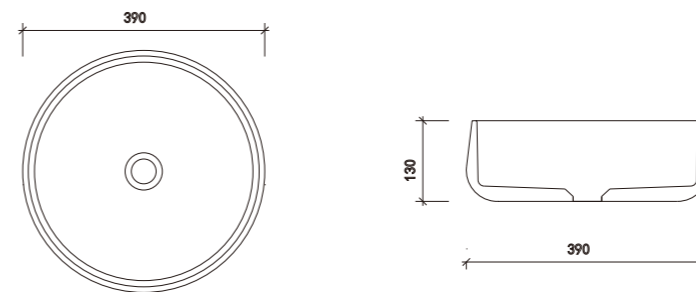

MX-028

Size: 390*390*130mm / weight: 18kg