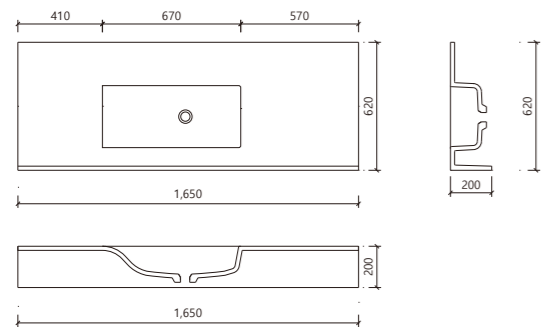

moos terrazzo basin

Mt015

Size: 1650*620*200mm