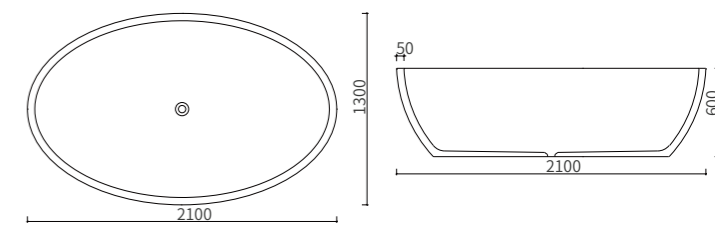

My001

Size: 2100*1300*600mm / weight: 500kg