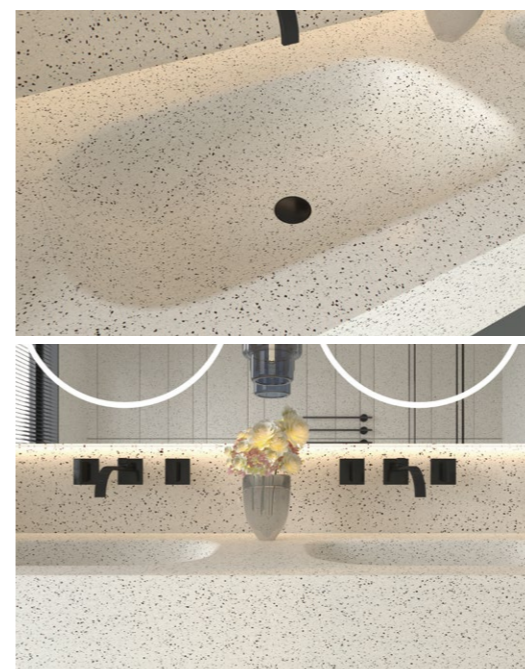

moos terrazzo basin

Mt1600

Size: 1800*620*143mm

Technical drawing showing dimensions: 1800 (width), 620 (depth), 140 (height), 140 (height), 340 (height), 140 (height), 900 (width), 600 (width), 300 (width), 143 (height).

颜色 colors