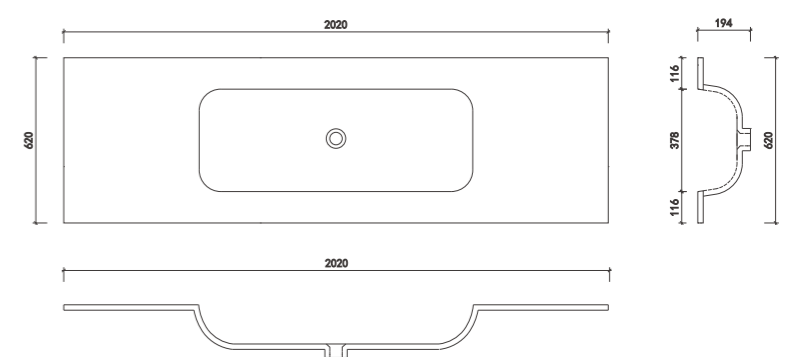

Mt013

Size: 2020*620*166mm