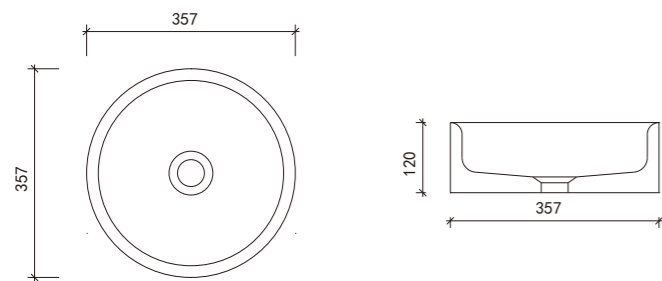

MX-027

Size: 357*357*120mm / weight: 16kg