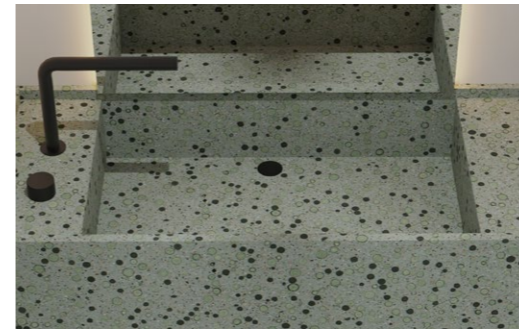

- 环保材料
- 防腐防漏
- 性能稳定
- 一体成型

- 环保材料
- 防腐防漏
- 性能稳定
- 一体成型

moos terrazzo basin

Mz001

Size: 1500*600*155mm

moos terrazzo basin

Mz002

Size: 1320*450*450mm

颜色 colors