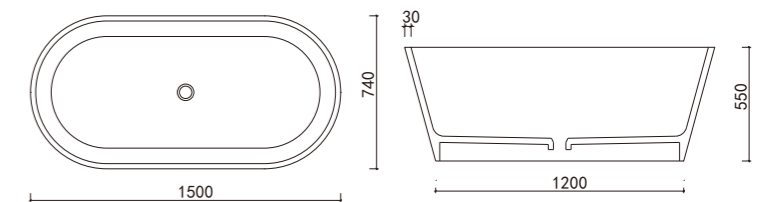

My006

Size: 1500*740*550mm / weight: 260kg