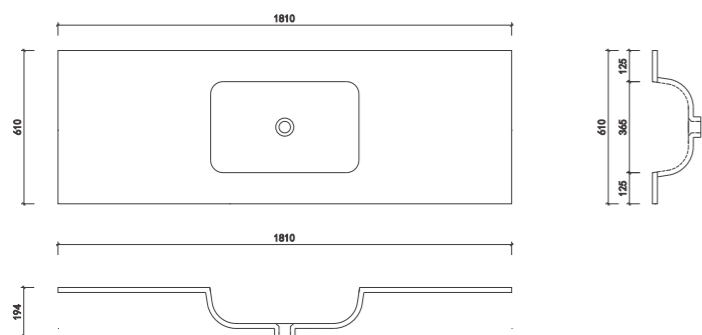

Mt012

Size: 1810*610*156mm

颜色 colors