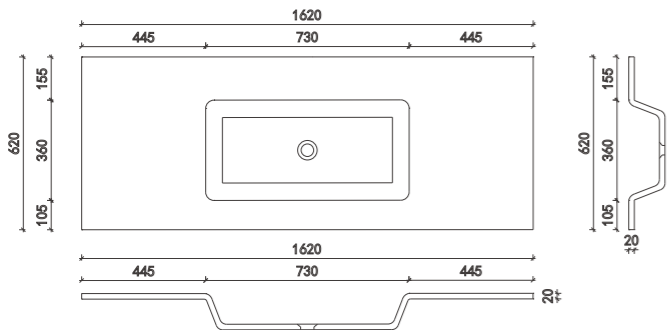

Mt160

Size: 1620*620*145mm

颜色 colors