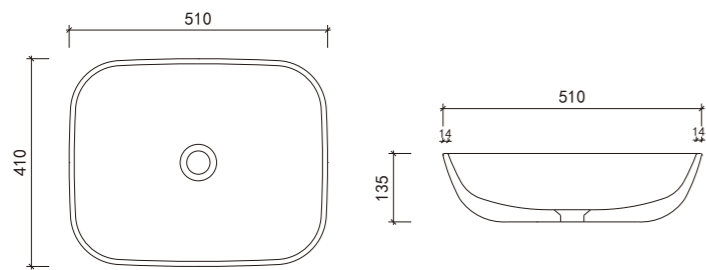

moos terrazzo basin

MX-1105

Size: 510*410*135mm / weight: 30kg

- 环保材料
- 防腐防漏
- 性能稳定
- 一体成型

颜色 colors

moos terrazzo basin

MX-1108

Size: 485*350*140mm / weight: 25kg

- 环保材料
- 防腐防漏
- 性能稳定
- 一体成型

颜色 colors