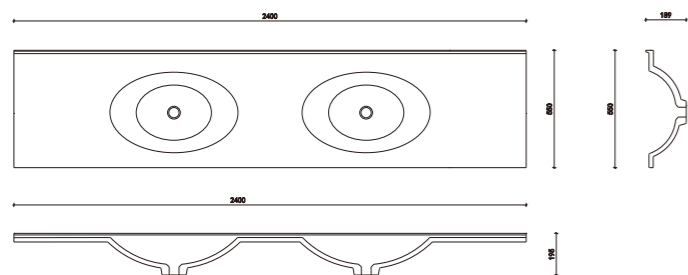

Mt005

Size: 2400*550*195mm