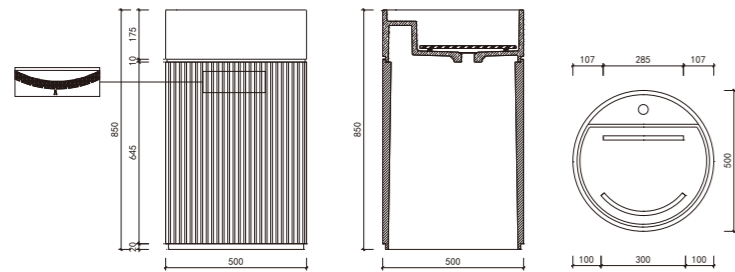

M1007

Size: 500*500*850mm / weight: 115kg