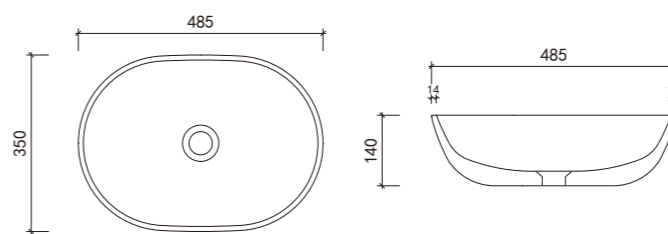

moos terrazzo basin

MX-1105

Size: 510*410*135mm / weight: 30kg

- 环保材料
- 防腐防漏
- 性能稳定
- 一体成型

颜色 colors

moos terrazzo basin

MX-1108

Size: 485*350*140mm / weight: 25kg

- 环保材料
- 防腐防漏
- 性能稳定
- 一体成型

颜色 colors