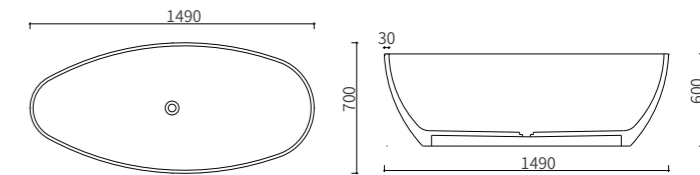

My003A

Size: 1490*700*600mm / weight: 270kg

- Color swatches for the My003A bathtub.