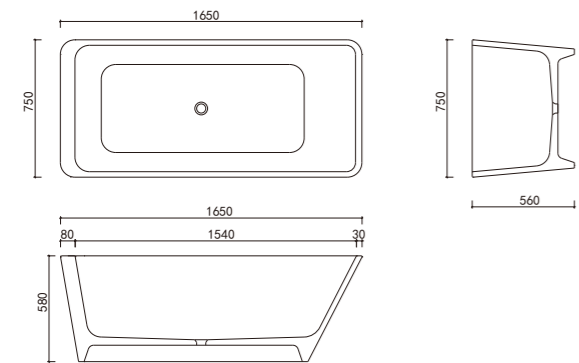

My013

Size: 1650*750*580mm / weight: 300kg