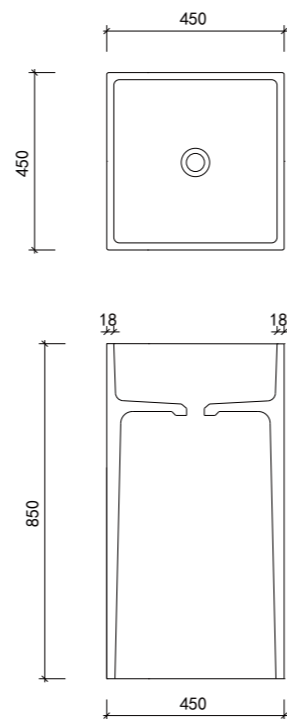

moos terrazzo basin

MI013-B