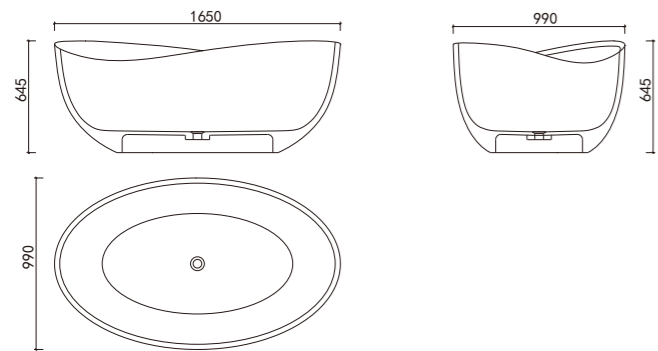

moos terrazzo basin

My016

Size: 1650*990*645mm / weight: 450kg

1. 颜色 colors
2. Color swatches: light grey, medium grey, dark grey, black, beige, red.