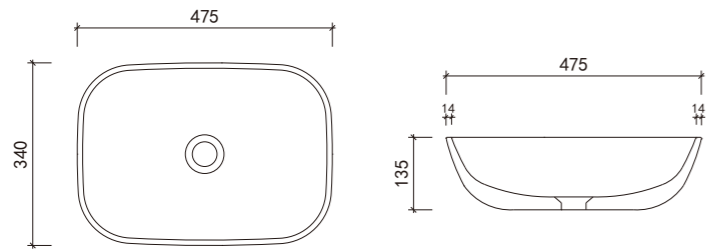

moos terrazzo basin

MX-1116

Size: 475*340*135mm / weight: 25kg

- 环保材料
- 防腐防漏
- 性能稳定
- 一体成型