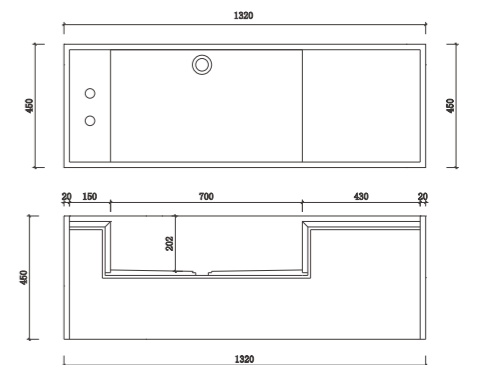

Mz002

Size: 1320*450*450mm