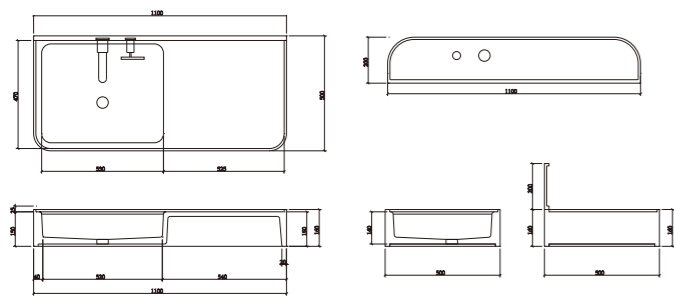

Mt011

Size: 1100*500*150mm

颜色 colors