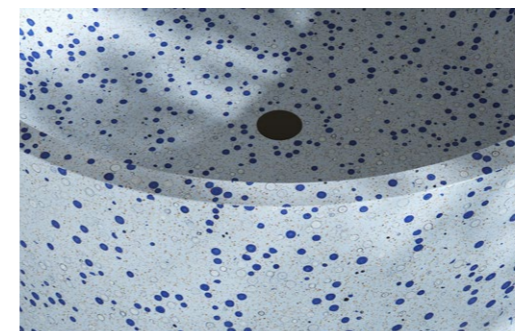

moos terrazzo basin

My014

Size: 1400*1400*600mm / weight: 700kg

1. 颜色 colors
2. Light grey
   - White
   - Light blue speckle
   - Dark blue speckle
   - Dark grey
   - Black
   - Light beige
   - Red